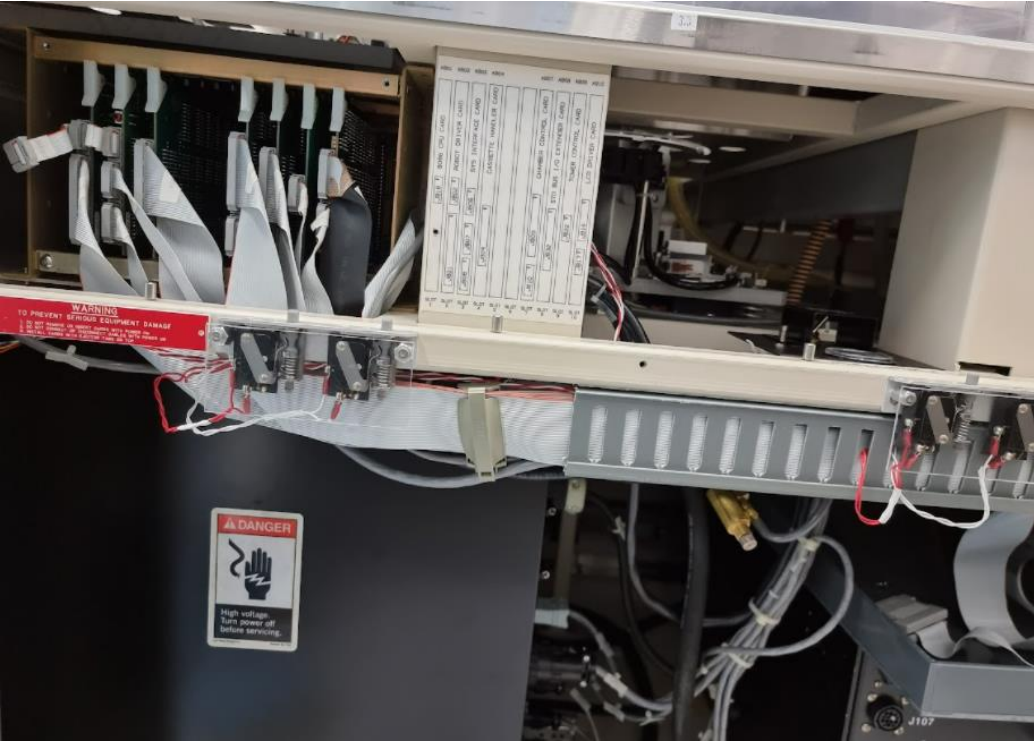

PTW Europa GmbH

This data sheet is provided to you on a strictly confidential basis and contains commercially sensitive and valuable information. No part of its content may be provided to any person without our prior written consent. This data sheet is not an offer capable of acceptance. The information contained in this data sheet is, to our knowledge and information, accurate, but it may contain typographical errors and we do not warrant the completeness or accuracy of the information contained herein. Any offer by you to purchase of the equipment described in this data sheet shall be subject to our standard terms and conditions of sale. The Equipment being quoted is described as used, and is being sold "AS IS, WHERE IS" with all defects, known or unknown, entirely at Buyer's own risk and reliance solely upon Buyer's own inspection of the goods and without reliance upon any representation or description by Seller or seller's representative concerning the goods.