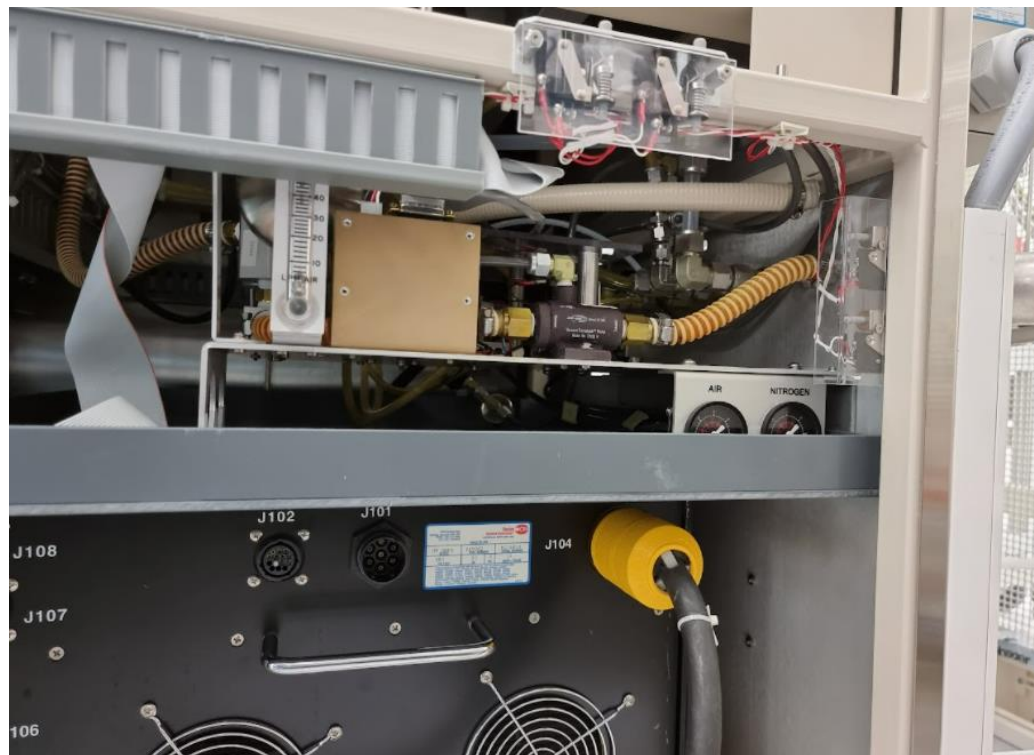

PTW Europa GmbH

This data sheet is provided to you on a strictly confidential basis and contains commercially sensitive and valuable information. No part of its content may be provided to any person without our prior written consent. This data sheet is not an offer capable of acceptance. The information contained in this data sheet is, to our knowledge and information, accurate, but it may contain typographical errors and we do not warrant the completeness or accuracy of the information contained herein. Any offer by you to purchase of the equipment described in this data sheet shall be subject to our standard terms and conditions of sale. The Equipment being quoted is described as used, and is being sold "AS IS, WHERE IS" with all defects, known or unknown, entirely at Buyer's own risk and reliance solely upon Buyer's own inspection of the goods and without reliance upon any representation or description by Seller or seller's representative concerning the goods.