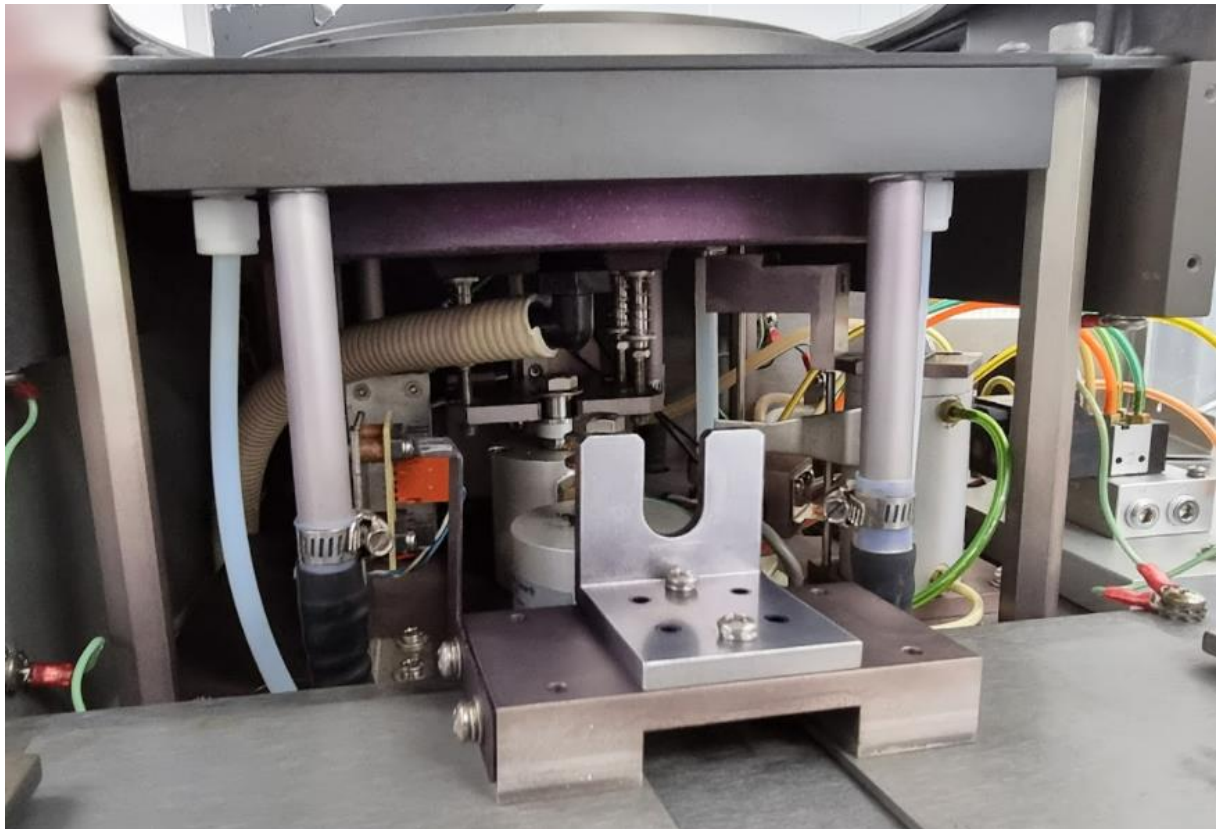

All Equipment is offered subject to prior sale. This item will be quoted based upon specific terms and configuration required.

Interested parties may contact PTW Europa GmbH at: info@ptweurope.com

Visit our web site at www.ptwsingapore.com © 2019 PTW Europa GmbH.

This data sheet is provided to you on a strictly confidential basis and contains commercially sensitive and valuable information. No part of its content may be provided to any person without our prior written consent. This data sheet is not an offer capable of acceptance. The information contained in this data sheet is, to our knowledge and information, accurate, but it may contain typographical errors and we do not warrant the completeness or accuracy of the information contained herein. Any offer by you to purchase of the equipment described in this data sheet shall be subject to our standard terms and conditions of sale. The Equipment being quoted is described as used, and is being sold "AS IS, WHERE IS" with all defects, known or unknown, entirely at Buyer's own risk and reliance solely upon Buyer's own inspection of the goods and without reliance upon any representation or description by Seller or seller's representative concerning the goods.