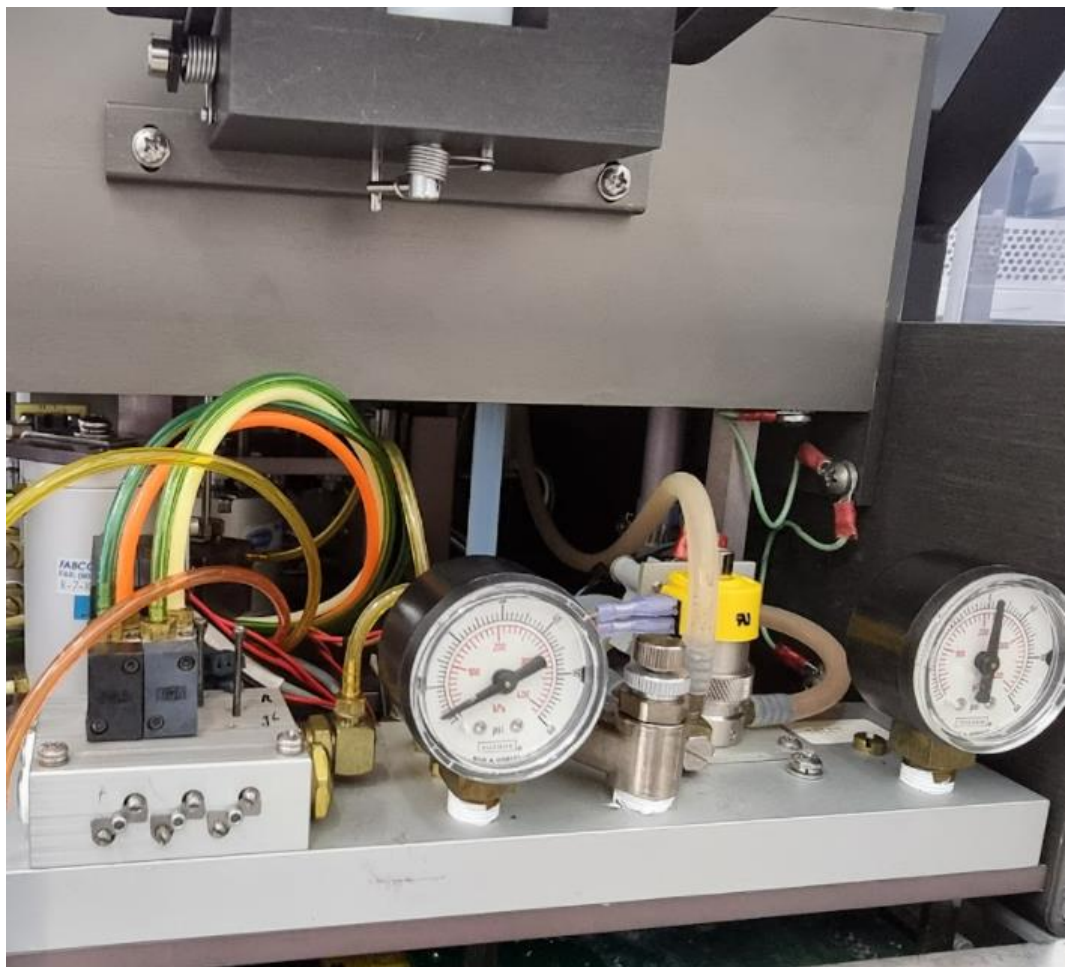

PTW Europa GmbH

This data sheet is provided to you on a strictly confidential basis and contains commercially sensitive and valuable information. No part of its content may be provided to any person without our prior written consent. This data sheet is not an offer capable of acceptance. The information contained in this data sheet is, to our knowledge and information, accurate, but it may contain typographical errors and we do not warrant the completeness or accuracy of the information contained herein. Any offer by you to purchase of the equipment described in this data sheet shall be subject to our standard terms and conditions of sale. The Equipment being quoted is described as used, and is being sold "AS IS, WHERE IS" with all defects, known or unknown, entirely at Buyer's own risk and reliance solely upon Buyer's own inspection of the goods and without reliance upon any representation or description by Seller or seller's representative concerning the goods.